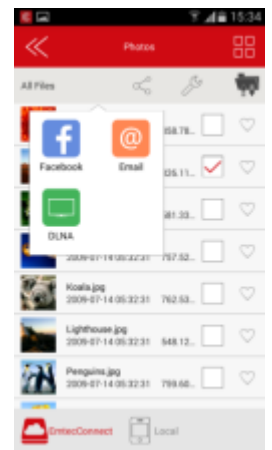

Connect™

WIRELESS EXTRA STORAGE

POWER CONNECT

The ideal companion for your smartphone: wireless extra storage and external battery pack!

- Extra storage for smartphones and tablets (microSD slot and USB host) with wireless access via EMTEC Connect free App
- 32GB microSD included
- Up to 8 hours battery life
- Simple and intuitive App interface
- Back up function (photos, videos, contacts)
- Ethernet port
- UPNP function
- Charge your smartphone up to 2 times thanks to the 5200mAh battery

Emtec Connect free application!

Intuitive User Interface (UI)

- Very easy to use (intuitive navigation).
- Easily access your files by type of files (videos, pictures, musics, documents) or by folder.
- Share your files directly via email or on social network (ie Facebook).
- Create favorites to access your files quicker.

Store all of your files

- Easily upload your files on your Power Connect
- Extra-storage for mobile devices
- microSD slot and USB host
- 32GB microSD included

Stream your multimedia collection

- Access to your files from all of your mobile devices thanks to Emtec Connect app.
- You can watch a movie, listen to music and view your photos.
- Multi-user streaming.