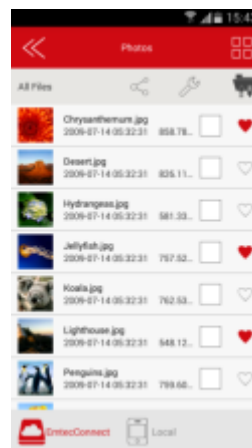

Connect™

WIRELESS EXTRA STORAGE

POWER CONNECT

The ideal companion for your smartphone: wireless extra storage and external battery pack!

- Extra storage for smartphones and tablets (microSD slot and USB host) with wireless access via EMTEC Connect free App
- 32GB microSD included
- Up to 8 hours battery life
- Simple and intuitive App interface
- Back up function (photos, videos, contacts)
- Ethernet port
- UPNP function
- Charge your smartphone up to 2 times thanks to the 5200mAh battery

Emtec Connect free application!

Intuitive User Interface (UI)

- Very easy to use (intuitive navigation).
- Easily access your files by type of files (videos, pictures, musics, documents) or by folder.
- Share your files directly via email or on social network (ie Facebook).
- Create favorites to access your files quicker.

Store all of your files

- Easily upload your files on your Power Connect
- Extra-storage for mobile devices
- microSD slot and USB host
- 32GB microSD included

Stream your multimedia collection

- Access to your files from all of your mobile devices thanks to Emtec Connect app.
- You can watch a movie, listen to music and view your photos.
- Multi-user streaming.