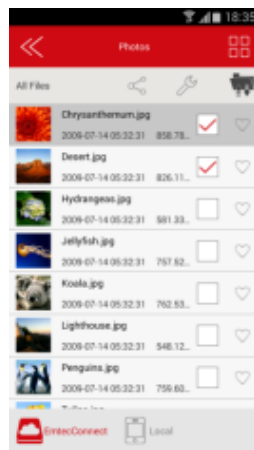

Connect™

WIRELESS EXTRA STORAGE

POWER CONNECT

The ideal companion for your smartphone: wireless extra storage and external battery pack!

- Extra storage for smartphones and tablets (microSD slot and USB host) with wireless access via EMTEC Connect free App
- 32GB microSD included
- Up to 8 hours battery life
- Simple and intuitive App interface
- Back up function (photos, videos, contacts)
- Ethernet port
- UPNP function
- Charge your smartphone up to 2 times thanks to the 5200mAh battery

Emtec Connect free application!

Intuitive User Interface (UI)

- Very easy to use (intuitive navigation).
- Easily access your files by type of files (videos, pictures, musics, documents) or by folder.
- Share your files directly via email or on social network (ie Facebook).
- Create favorites to access your files quicker.

Store all of your files

- Easily upload your files on your Power Connect
- Extra-storage for mobile devices
- microSD slot and USB host
- 32GB microSD included

Stream your multimedia collection

- Access to your files from all of your mobile devices thanks to Emtec Connect app.
- You can watch a movie, listen to music and view your photos.
- Multi-user streaming.