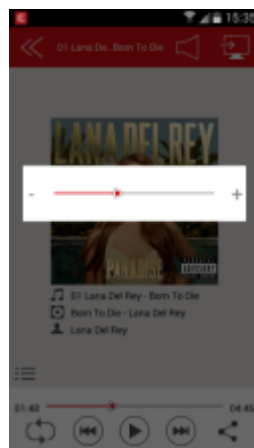

Connect™

WIRELESS EXTRA STORAGE

POWER CONNECT

The ideal companion for your smartphone: wireless extra storage and external battery pack!

- Extra storage for smartphones and tablets (microSD slot and USB host) with wireless access via EMTEC Connect free App
- 32GB microSD included
- Up to 8 hours battery life
- Simple and intuitive App interface
- Back up function (photos, videos, contacts)
- Ethernet port
- UPNP function
- Charge your smartphone up to 2 times thanks to the 5200mAh battery

Emtec Connect free application!

Intuitive User Interface (UI)

- Very easy to use (intuitive navigation).
- Easily access your files by type of files (videos, pictures, musics, documents) or by folder.
- Share your files directly via email or on social network (ie Facebook).
- Create favorites to access your files quicker.

Store all of your files

- Easily upload your files on your Power Connect
- Extra-storage for mobile devices
- microSD slot and USB host
- 32GB microSD included

Stream your multimedia collection

- Access to your files from all of your mobile devices thanks to Emtec Connect app.
- You can watch a movie, listen to music and view your photos.
- Multi-user streaming.