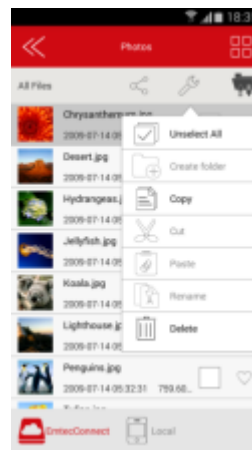

Connect™

WIRELESS EXTRA STORAGE

POWER CONNECT

The ideal companion for your smartphone: wireless extra storage and external battery pack!

- Extra storage for smartphones and tablets (microSD slot and USB host) with wireless access via EMTEC Connect free App
- 32GB microSD included
- Up to 8 hours battery life
- Simple and intuitive App interface
- Back up function (photos, videos, contacts)
- Ethernet port
- UPNP function
- Charge your smartphone up to 2 times thanks to the 5200mAh battery

Emtec Connect free application!

Intuitive User Interface (UI)

- Very easy to use (intuitive navigation).
- Easily access your files by type of files (videos, pictures, musics, documents) or by folder.
- Share your files directly via email or on social network (ie Facebook).
- Create favorites to access your files quicker.

Store all of your files

- Easily upload your files on your Power Connect
- Extra-storage for mobile devices
- microSD slot and USB host
- 32GB microSD included

Stream your multimedia collection

- Access to your files from all of your mobile devices thanks to Emtec Connect app.
- You can watch a movie, listen to music and view your photos.
- Multi-user streaming.