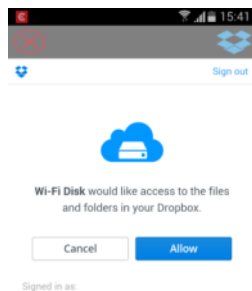

Connect™

WIRELESS EXTRA STORAGE

Wi-Fi HDD

Easily share, stream and store your files wherever you are, wirelessly!

- High speed transfer
- Dropbox direct access 
- Up to 8 devices can connect at the same time
- Back-up functions (photos, videos and contacts)
- Multi-user streaming
- Simple and intuitive UI app
- Up to 6 hours of battery life
- Extra storage for smartphones and tablets, with wireless access
- Router function (via Wi-Fi or the embedded Ethernet port)
- Superspeed USB 3.0 for fast data synch and battery charging
- Wi-Fi function works when the battery is charging
- UPNP function
- Capacity: 1TB and 2TB

Emtec Connect free application!

Intuitive User Interface (UI)

- Very easy to use (intuitive navigation).
- Easily access your files by type of files (videos, pictures, musics, documents) or by folder.
- Share your files directly via email or on social network (ie Facebook).
- Create favorites to access your files quicker.

Store all of your files

- Easily upload your files on your Wi-Fi HDD
- Extra-storage for mobile devices
- Available in 1TB and 2TB

Stream your multimedia collection

- Access to your files from all of your mobile devices thanks to Emtec Connect app.
- You can watch a movie, listen to music and view your photos.
- Multi-user streaming.