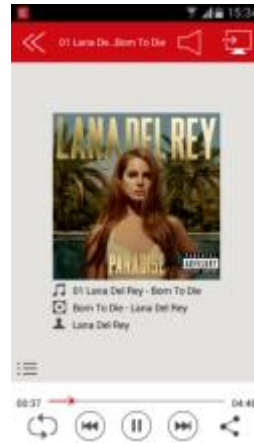

Connect™

WIRELESS EXTRA STORAGE

Wi-Fi HDD

Easily share, stream and store your files wherever you are, wirelessly!

- High speed transfer
- Dropbox direct access 
- Up to 8 devices can connect at the same time
- Back-up functions (photos, videos and contacts)
- Multi-user streaming
- Simple and intuitive UI app
- Up to 6 hours of battery life
- Extra storage for smartphones and tablets, with wireless access
- Router function (via Wi-Fi or the embedded Ethernet port)
- Superspeed USB 3.0 for fast data synch and battery charging
- Wi-Fi function works when the battery is charging
- UPNP function
- Capacity: 1TB and 2TB

Emtec Connect free application!

Intuitive User Interface (UI)

- Very easy to use (intuitive navigation).
- Easily access your files by type of files (videos, pictures, musics, documents) or by folder.
- Share your files directly via email or on social network (ie Facebook).
- Create favorites to access your files quicker.

Store all of your files

- Easily upload your files on your Wi-Fi HDD
- Extra-storage for mobile devices
- Available in 1TB and 2TB

Stream your multimedia collection

- Access to your files from all of your mobile devices thanks to Emtec Connect app.
- You can watch a movie, listen to music and view your photos.
- Multi-user streaming.