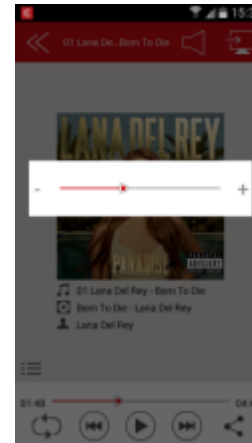

Connect™

WIRELESS EXTRA STORAGE

Wi-Fi HDD

Easily share, stream and store your files wherever you are, wirelessly!

- High speed transfer
- Dropbox direct access 
- Up to 8 devices can connect at the same time
- Back-up functions (photos, videos and contacts)
- Multi-user streaming
- Simple and intuitive UI app
- Up to 6 hours of battery life
- Extra storage for smartphones and tablets, with wireless access
- Router function (via Wi-Fi or the embedded Ethernet port)
- Superspeed USB 3.0 for fast data synch and battery charging
- Wi-Fi function works when the battery is charging
- UPNP function
- Capacity: 1TB and 2TB

Emtec Connect free application!

Intuitive User Interface (UI)

- Very easy to use (intuitive navigation).
- Easily access your files by type of files (videos, pictures, musics, documents) or by folder.
- Share your files directly via email or on social network (ie Facebook).
- Create favorites to access your files quicker.

Store all of your files

- Easily upload your files on your Wi-Fi HDD
- Extra-storage for mobile devices
- Available in 1TB and 2TB

Stream your multimedia collection

- Access to your files from all of your mobile devices thanks to Emtec Connect app.
- You can watch a movie, listen to music and view your photos.
- Multi-user streaming.