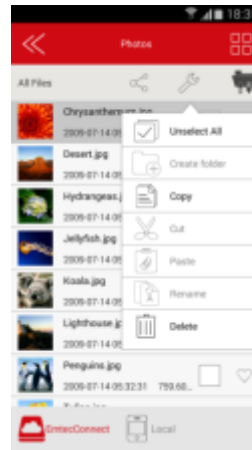

Connect™

WIRELESS EXTRA STORAGE

Wi-Fi HDD

Easily share, stream and store your files wherever you are, wirelessly!

- High speed transfer
- Dropbox direct access 
- Up to 8 devices can connect at the same time
- Back-up functions (photos, videos and contacts)
- Multi-user streaming
- Simple and intuitive UI app
- Up to 6 hours of battery life
- Extra storage for smartphones and tablets, with wireless access
- Router function (via Wi-Fi or the embedded Ethernet port)
- Superspeed USB 3.0 for fast data synch and battery charging
- Wi-Fi function works when the battery is charging
- UPNP function
- Capacity: 1TB and 2TB

Emtec Connect free application!

Intuitive User Interface (UI)

- Very easy to use (intuitive navigation).
- Easily access your files by type of files (videos, pictures, musics, documents) or by folder.
- Share your files directly via email or on social network (ie Facebook).
- Create favorites to access your files quicker.

Store all of your files

- Easily upload your files on your Wi-Fi HDD
- Extra-storage for mobile devices
- Available in 1TB and 2TB

Stream your multimedia collection

- Access to your files from all of your mobile devices thanks to Emtec Connect app.
- You can watch a movie, listen to music and view your photos.
- Multi-user streaming.