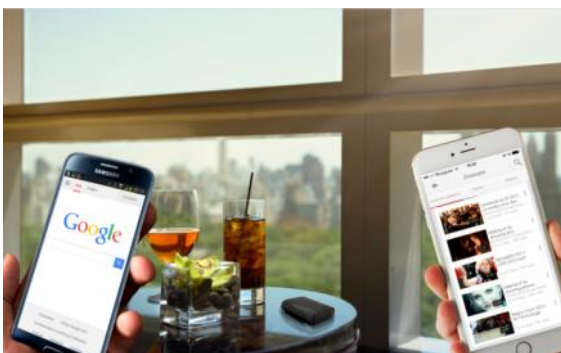

Emtec Connect free application!

Intuitive User Interface (UI)

- Very easy to use (intuitive navigation).
- Easily access your files by type of files (videos, pictures, musics, documents) or by folder.
- Share your files directly via email or on social network (ie Facebook).
- Create favorites to access your files quicker.

Store all of your files

- Easily upload your files on your Wi-Fi HDD
- Extra-storage for mobile devices
- Available in 1TB and 2TB

Stream your multimedia collection

- Access to your files from all of your mobile devices thanks to Emtec Connect app.
- You can watch a movie, listen to music and view your photos.
- Multi-user streaming.

Share with family and friends

- Easily copy and paste your files from your Wi-Fi HDD to your mobile devices.
- So can your friends!

Connect to the Internet

- Access to the Internet on your mobile devices via the Wi-Fi HDD.
- Wired access via LAN cable (Ethernet port).
- Wireless access via Wi-Fi.

Back up your phone and contacts

- No more space on your smartphone?
- Back up your photos, videos and contacts in a few seconds thanks to the back up function accessible from the home page of Emtec Connect App