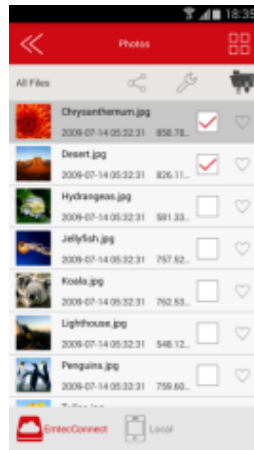

Connect™

WIRELESS EXTRA STORAGE

Wi-Fi HDD

Easily share, stream and store your files wherever you are, wirelessly!

- High speed transfer
- Dropbox direct access 
- Up to 8 devices can connect at the same time
- Back-up functions (photos, videos and contacts)
- Multi-user streaming
- Simple and intuitive UI app
- Up to 6 hours of battery life
- Extra storage for smartphones and tablets, with wireless access
- Router function (via Wi-Fi or the embedded Ethernet port)
- Superspeed USB 3.0 for fast data synch and battery charging
- Wi-Fi function works when the battery is charging
- UPNP function
- Capacity: 1TB and 2TB

Emtec Connect free application!

Intuitive User Interface (UI)

- Very easy to use (intuitive navigation).
- Easily access your files by type of files (videos, pictures, musics, documents) or by folder.
- Share your files directly via email or on social network (ie Facebook).
- Create favorites to access your files quicker.

Store all of your files

- Easily upload your files on your Wi-Fi HDD
- Extra-storage for mobile devices
- Available in 1TB and 2TB

Stream your multimedia collection

- Access to your files from all of your mobile devices thanks to Emtec Connect app.
- You can watch a movie, listen to music and view your photos.
- Multi-user streaming.