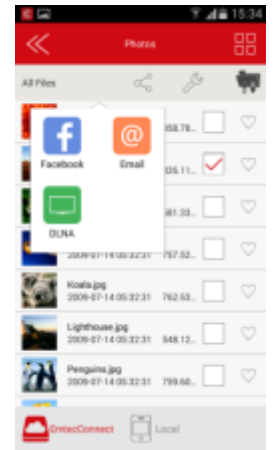

Connect™

WIRELESS EXTRA STORAGE

Wi-Fi HDD

Easily share, stream and store your files wherever you are, wirelessly!

- High speed transfer
- Dropbox direct access 
- Up to 8 devices can connect at the same time
- Back-up functions (photos, videos and contacts)
- Multi-user streaming
- Simple and intuitive UI app
- Up to 6 hours of battery life
- Extra storage for smartphones and tablets, with wireless access
- Router function (via Wi-Fi or the embedded Ethernet port)
- Superspeed USB 3.0 for fast data synch and battery charging
- Wi-Fi function works when the battery is charging
- UPNP function
- Capacity: 1TB and 2TB

Emtec Connect free application!

Intuitive User Interface (UI)

- Very easy to use (intuitive navigation).
- Easily access your files by type of files (videos, pictures, musics, documents) or by folder.
- Share your files directly via email or on social network (ie Facebook).
- Create favorites to access your files quicker.

Store all of your files

- Easily upload your files on your Wi-Fi HDD
- Extra-storage for mobile devices
- Available in 1TB and 2TB

Stream your multimedia collection

- Access to your files from all of your mobile devices thanks to Emtec Connect app.
- You can watch a movie, listen to music and view your photos.
- Multi-user streaming.