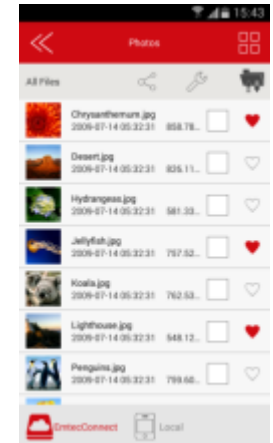

Connect™

WIRELESS EXTRA STORAGE

Wi-Fi HDD

Easily share, stream and store your files wherever you are, wirelessly!

- High speed transfer
- Dropbox direct access 
- Up to 8 devices can connect at the same time
- Back-up functions (photos, videos and contacts)
- Multi-user streaming
- Simple and intuitive UI app
- Up to 6 hours of battery life
- Extra storage for smartphones and tablets, with wireless access
- Router function (via Wi-Fi or the embedded Ethernet port)
- Superspeed USB 3.0 for fast data synch and battery charging
- Wi-Fi function works when the battery is charging
- UPNP function
- Capacity: 1TB and 2TB

Emtec Connect free application!

Intuitive User Interface (UI)

- Very easy to use (intuitive navigation).
- Easily access your files by type of files (videos, pictures, musics, documents) or by folder.
- Share your files directly via email or on social network (ie Facebook).
- Create favorites to access your files quicker.

Store all of your files

- Easily upload your files on your Wi-Fi HDD
- Extra-storage for mobile devices
- Available in 1TB and 2TB

Stream your multimedia collection

- Access to your files from all of your mobile devices thanks to Emtec Connect app.
- You can watch a movie, listen to music and view your photos.
- Multi-user streaming.